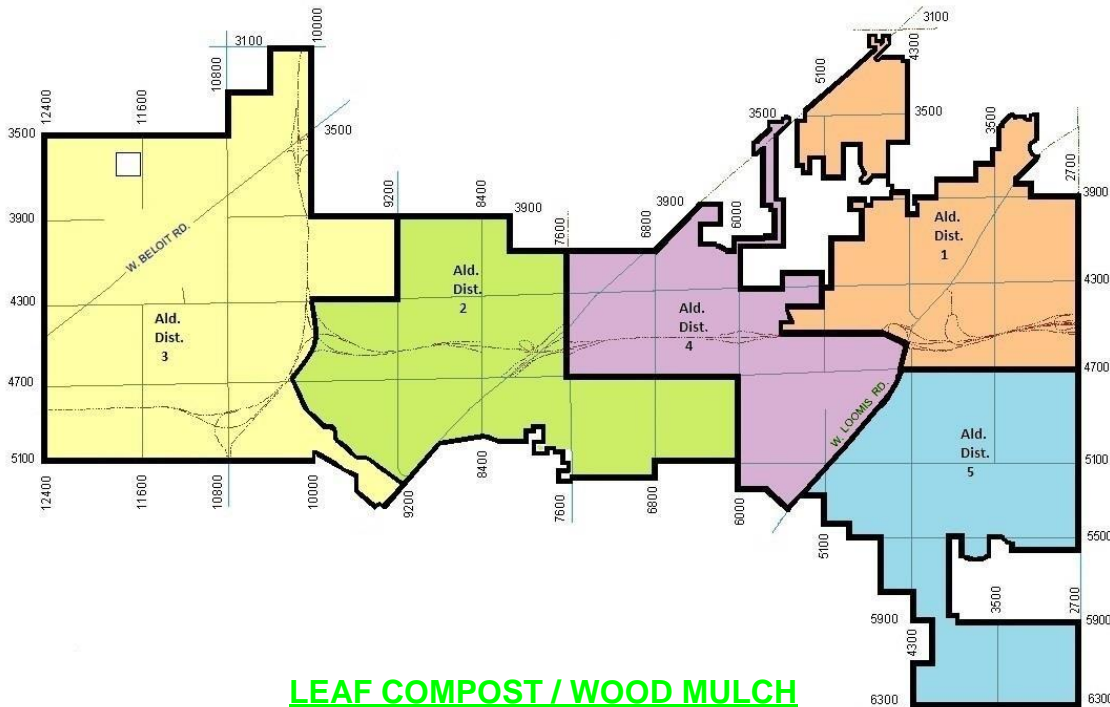

Leaves will **NOT** be collected if they:

1. Include ANY other material such as branches, stones, and grass clippings.
2. Are blocked by parked cars or other obstacles.
3. Are placed too far from the road edge or curb edge. They are not to be placed in ditches or in driving lanes.
4. Are left in an alley or on a median.

Residents are strongly encouraged to mulch their leaves. Residents may also drop off leaves at the Division of Public Works 4551 S. 52nd Street, in marked bins on the south side of the building. **This service is for LEAVES ONLY.** Leaves must be in biodegradable paper bags or emptied from containers. For more information call 414-761-5374, weekdays from 7:00 AM to 3:30 PM.