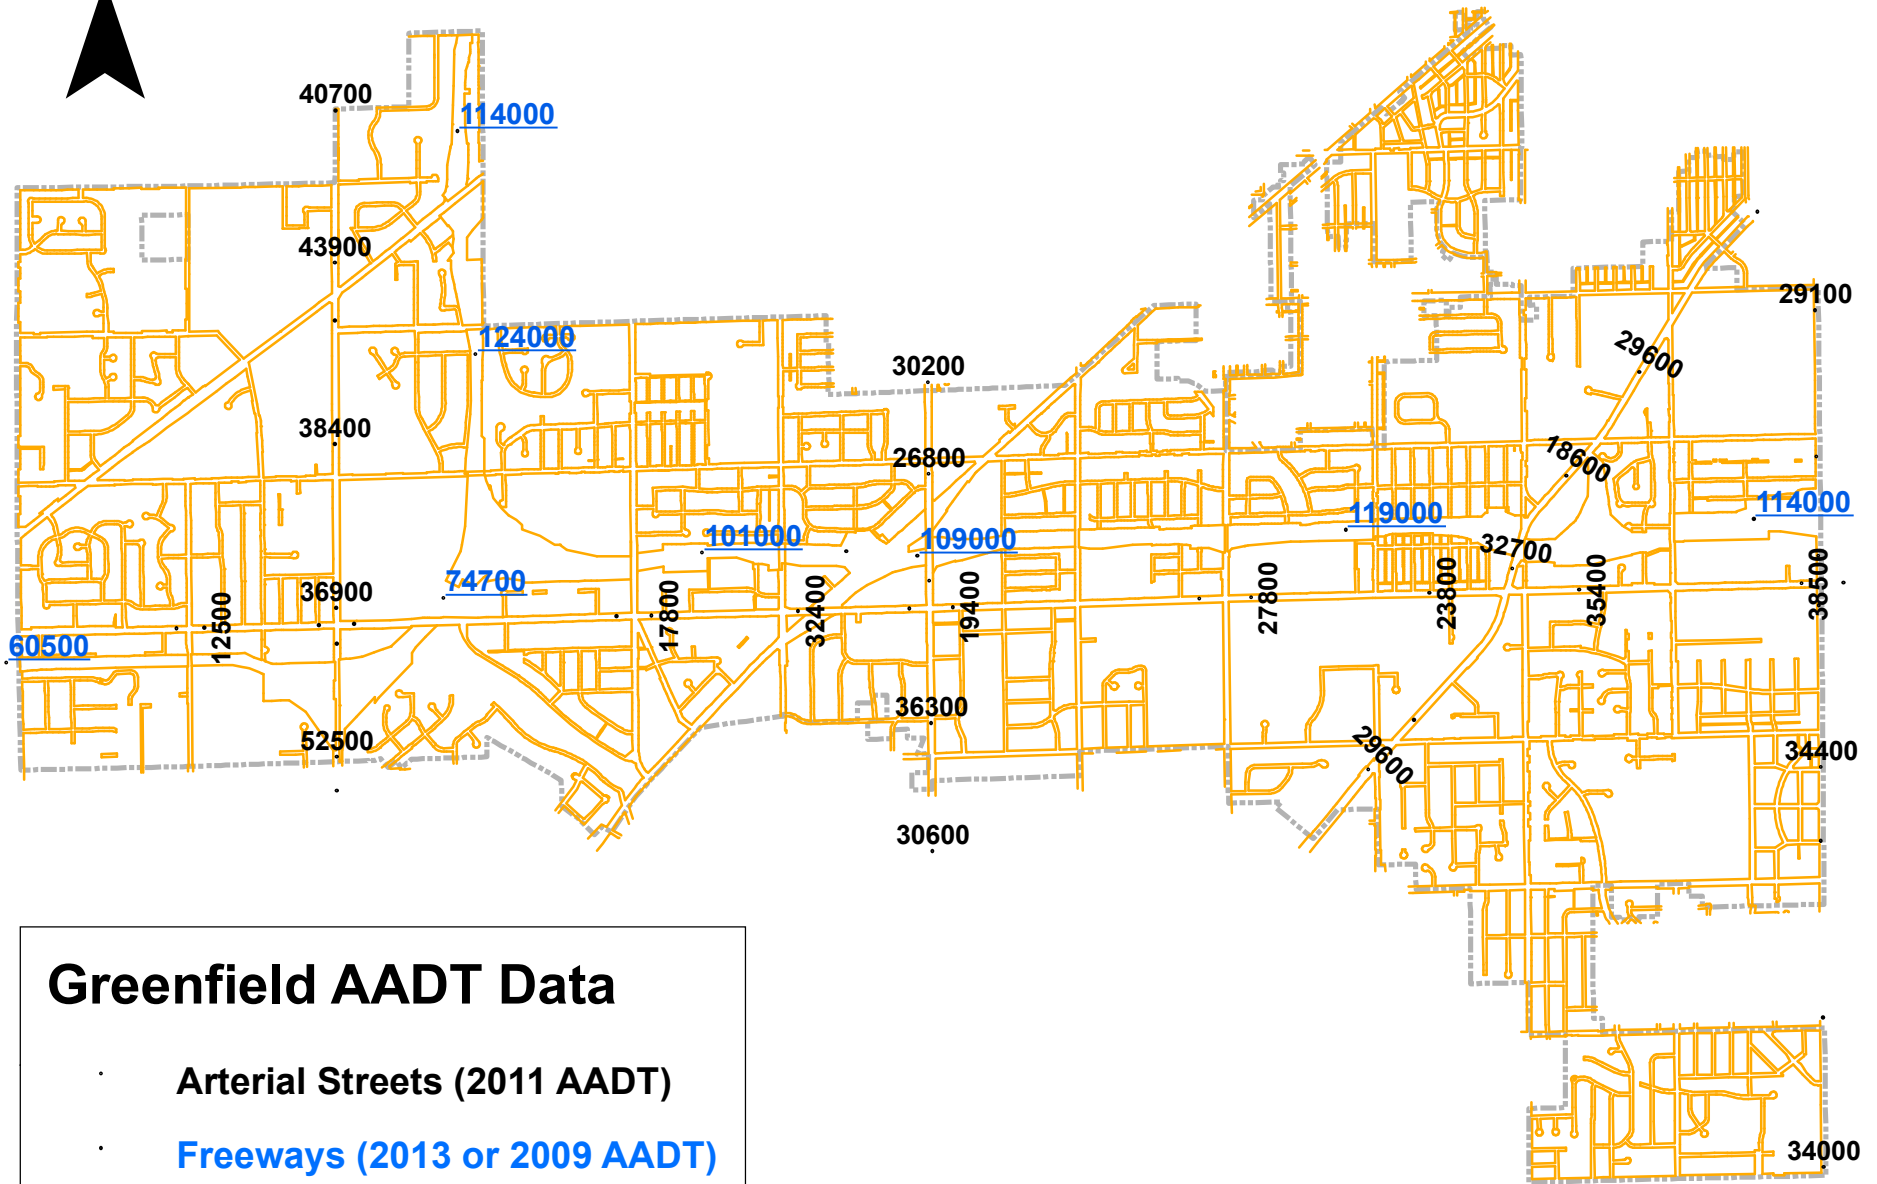

Greenfield Annual Average Daily Traffic (AADT) Data

Greenfield AADT Data

- Arterial Streets (2011 AADT)
- Freeways (2013 or 2009 AADT)

Source: Wisconsin Department of Transportation (<https://trust.dot.state.wi.us/roadrunner/>)